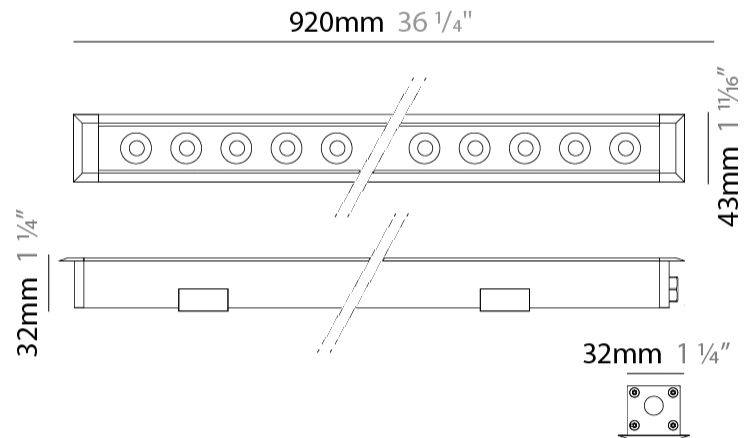

PROJECT
TYPE
SPECIFIER
QUANTITY
DATE

MINI CORNICHE RECESSED

E91640- _____ - _____
base number   Finish   Lens
                         Options   Options

1. To build a product code in our configurator select the specify button on the base model # product page
2. To build a manual product code on this datasheet choose from the options listed below in blue font and add the suffix to the base model #

GENERAL

Series: Mini Corniche
Brand: Platek
Division: Exterior
Mounting Type: Recessed
Mounting Location: In-Ground
Subcategory: Walk Over

PHYSICAL

Shape: Rectangle
Length (mm): 920
Length (in): 36 1/4
Width (mm): 43
Width (in): 1 5/8
Height (mm): 32
Diffuser: Tempered Glass - 5mm / 3/16" thick
Gasket: Gore-Tex valve to prevent condensation inside the fitting.
Fixture Finish: [BLK](#) / [WHI](#) / [GRY](#) / [COR](#) / [ANT](#) / [BRZ](#)
Fixture Material: Extruded Aluminum

ELECTRICAL

Lamp Type: LED
Total Output Wattage (W): 35
Dimming: [Bluetooth technology](#) or [DMX](#)
Control Gear: [DMX](#)
Driver Included: No
Driver Location: Remote
Driver Type: [Constant Current - Universal](#)
Driver Class: [Class 2](#)
Input Voltage (V): [120 - 277](#)
Constant Current (MA): 500

LED

Number of LEDs: 24
Color Temperature (°K): [RGBW](#)
CRI: [>80 CRI](#)
Lamp Life (hrs): 60000
Special LEDs offerings: [RGBW](#)

OPTICAL

Optic°: [28](#) / [47](#) / [ELL](#)

RATINGS AND CERTIFICATIONS

Certified By: Certified for North American Standards
IP rating: [IP65](#)
IK Rating: [IK07](#)
Bug Rating: [B1 U0 G0](#)
Upon Request: Higher Maximum Ambient Temperature